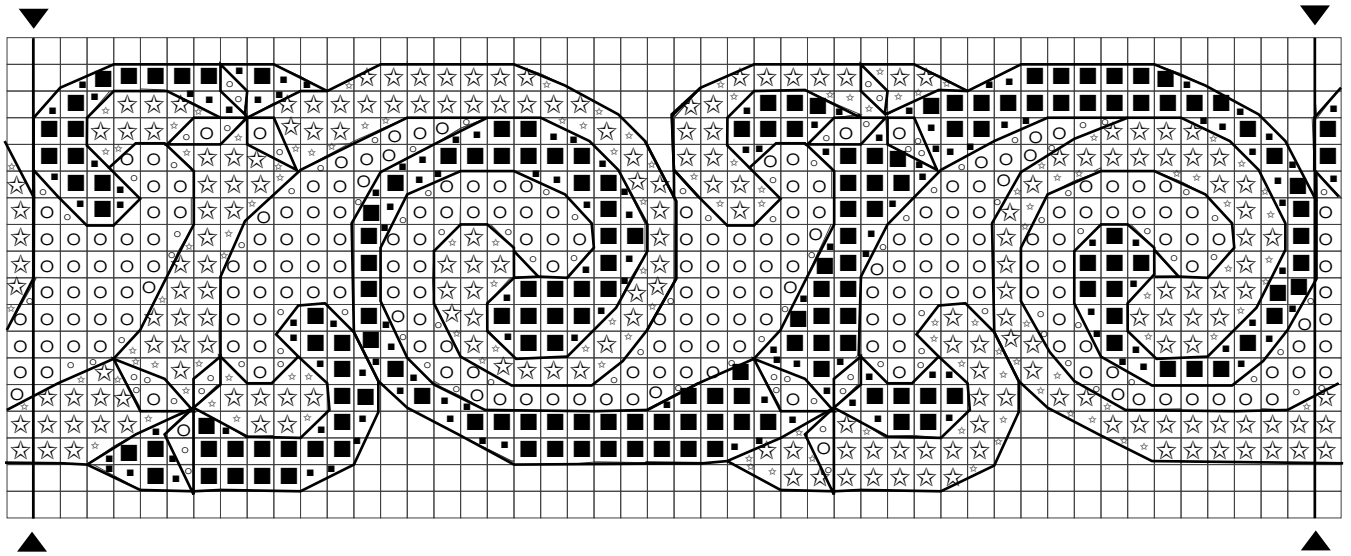

SPIRAL BORDER

©1998 Cari Buziak

symbol DMC color

○ 832 old gold

☆ 902 burgundy

■ 823 deep navy

— backstitch - gold balger thread