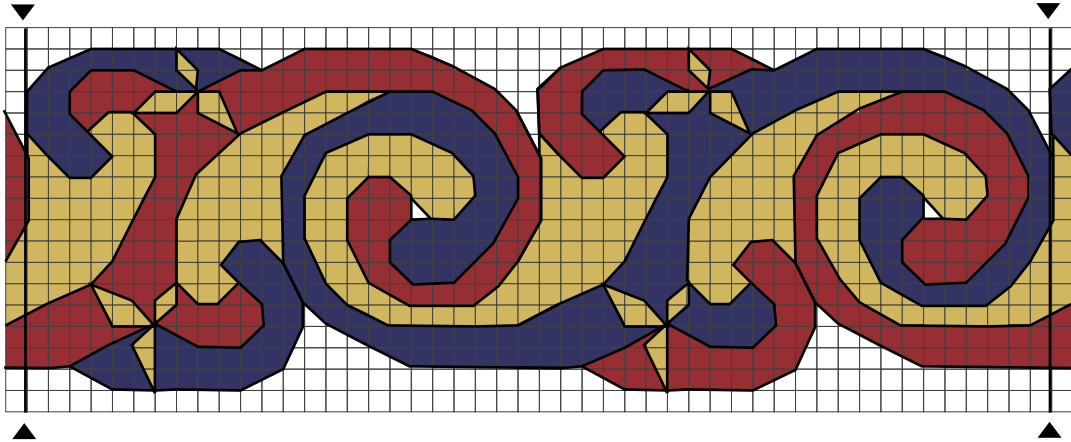

SPIRAL BORDER

©1998 Cari Buziak

symbol DMC color

○ 832 old gold

☆ 902 burgundy

■ 823 deep navy

— backstitch - gold balger thread